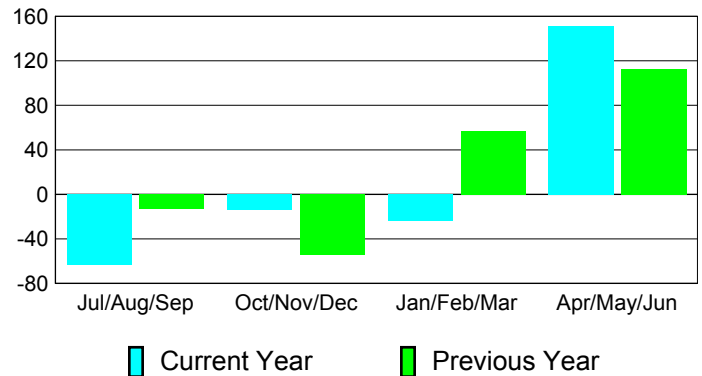

Club Results 2010-2011

Goal, New, Dropped, Gain/Loss

MEMBERSHIP

**Membership Results
2010-2011**

**Membership
2009-2010**

Month	Net Memb Goal	Actual New Memb	Actual Dropped Memb	Gain/Loss of Memb	Gain/Loss of Memb
Jul/Aug/Sep	0	21	-84	-63	-13
Oct/Nov/Dec	0	35	-49	-14	-54
Jan/Feb/Mar	0	18	-42	-24	57
Apr/May/Jun	0	196	-45	151	113
Totals	0	270	-220	50	103

Membership Results 2010-2011

Goal, New, Dropped, Gain/Loss

Comparison of Club Gain/Loss

Current Year Compared to the Previous Year

Comparison of Membership Gain/Loss

Current Year Compared to the Previous Year

YTD Status Quo Clubs 2010-2011

Status Quo Clubs Compared to Status Quo Members

Gender Comparison 2010-2011

Jul/Aug/Sep

Oct/Nov/Dec

Jan/Feb/Mar

Apr/May/Jun

Male