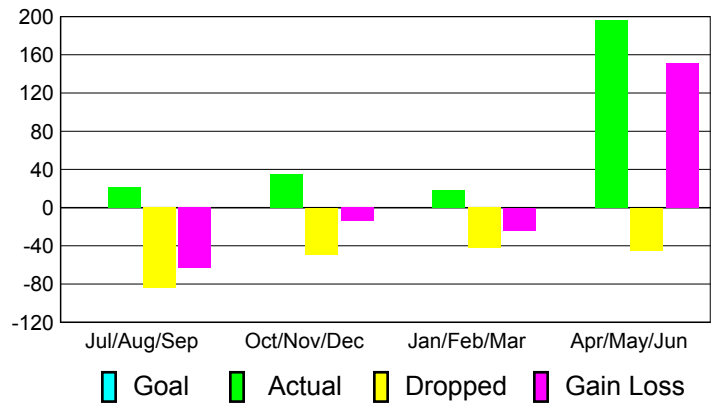

Club Results 2010-2011

Goal, New, Dropped, Gain/Loss

MEMBERSHIP

**Membership Results
2010-2011**

**Membership
2009-2010**

Month	Net Memb Goal	Actual New Memb	Actual Dropped Memb	Gain/Loss of Memb	Gain/Loss of Memb
Jul/Aug/Sep	0	21	-84	-63	-13
Oct/Nov/Dec	0	35	-49	-14	-54
Jan/Feb/Mar	0	18	-42	-24	57
Apr/May/Jun	0	196	-45	151	113
Totals	0	270	-220	50	103

Membership Results 2010-2011

Goal, New, Dropped, Gain/Loss

Comparison of Club Gain/Loss

Current Year Compared to the Previous Year

Comparison of Membership Gain/Loss

Current Year Compared to the Previous Year